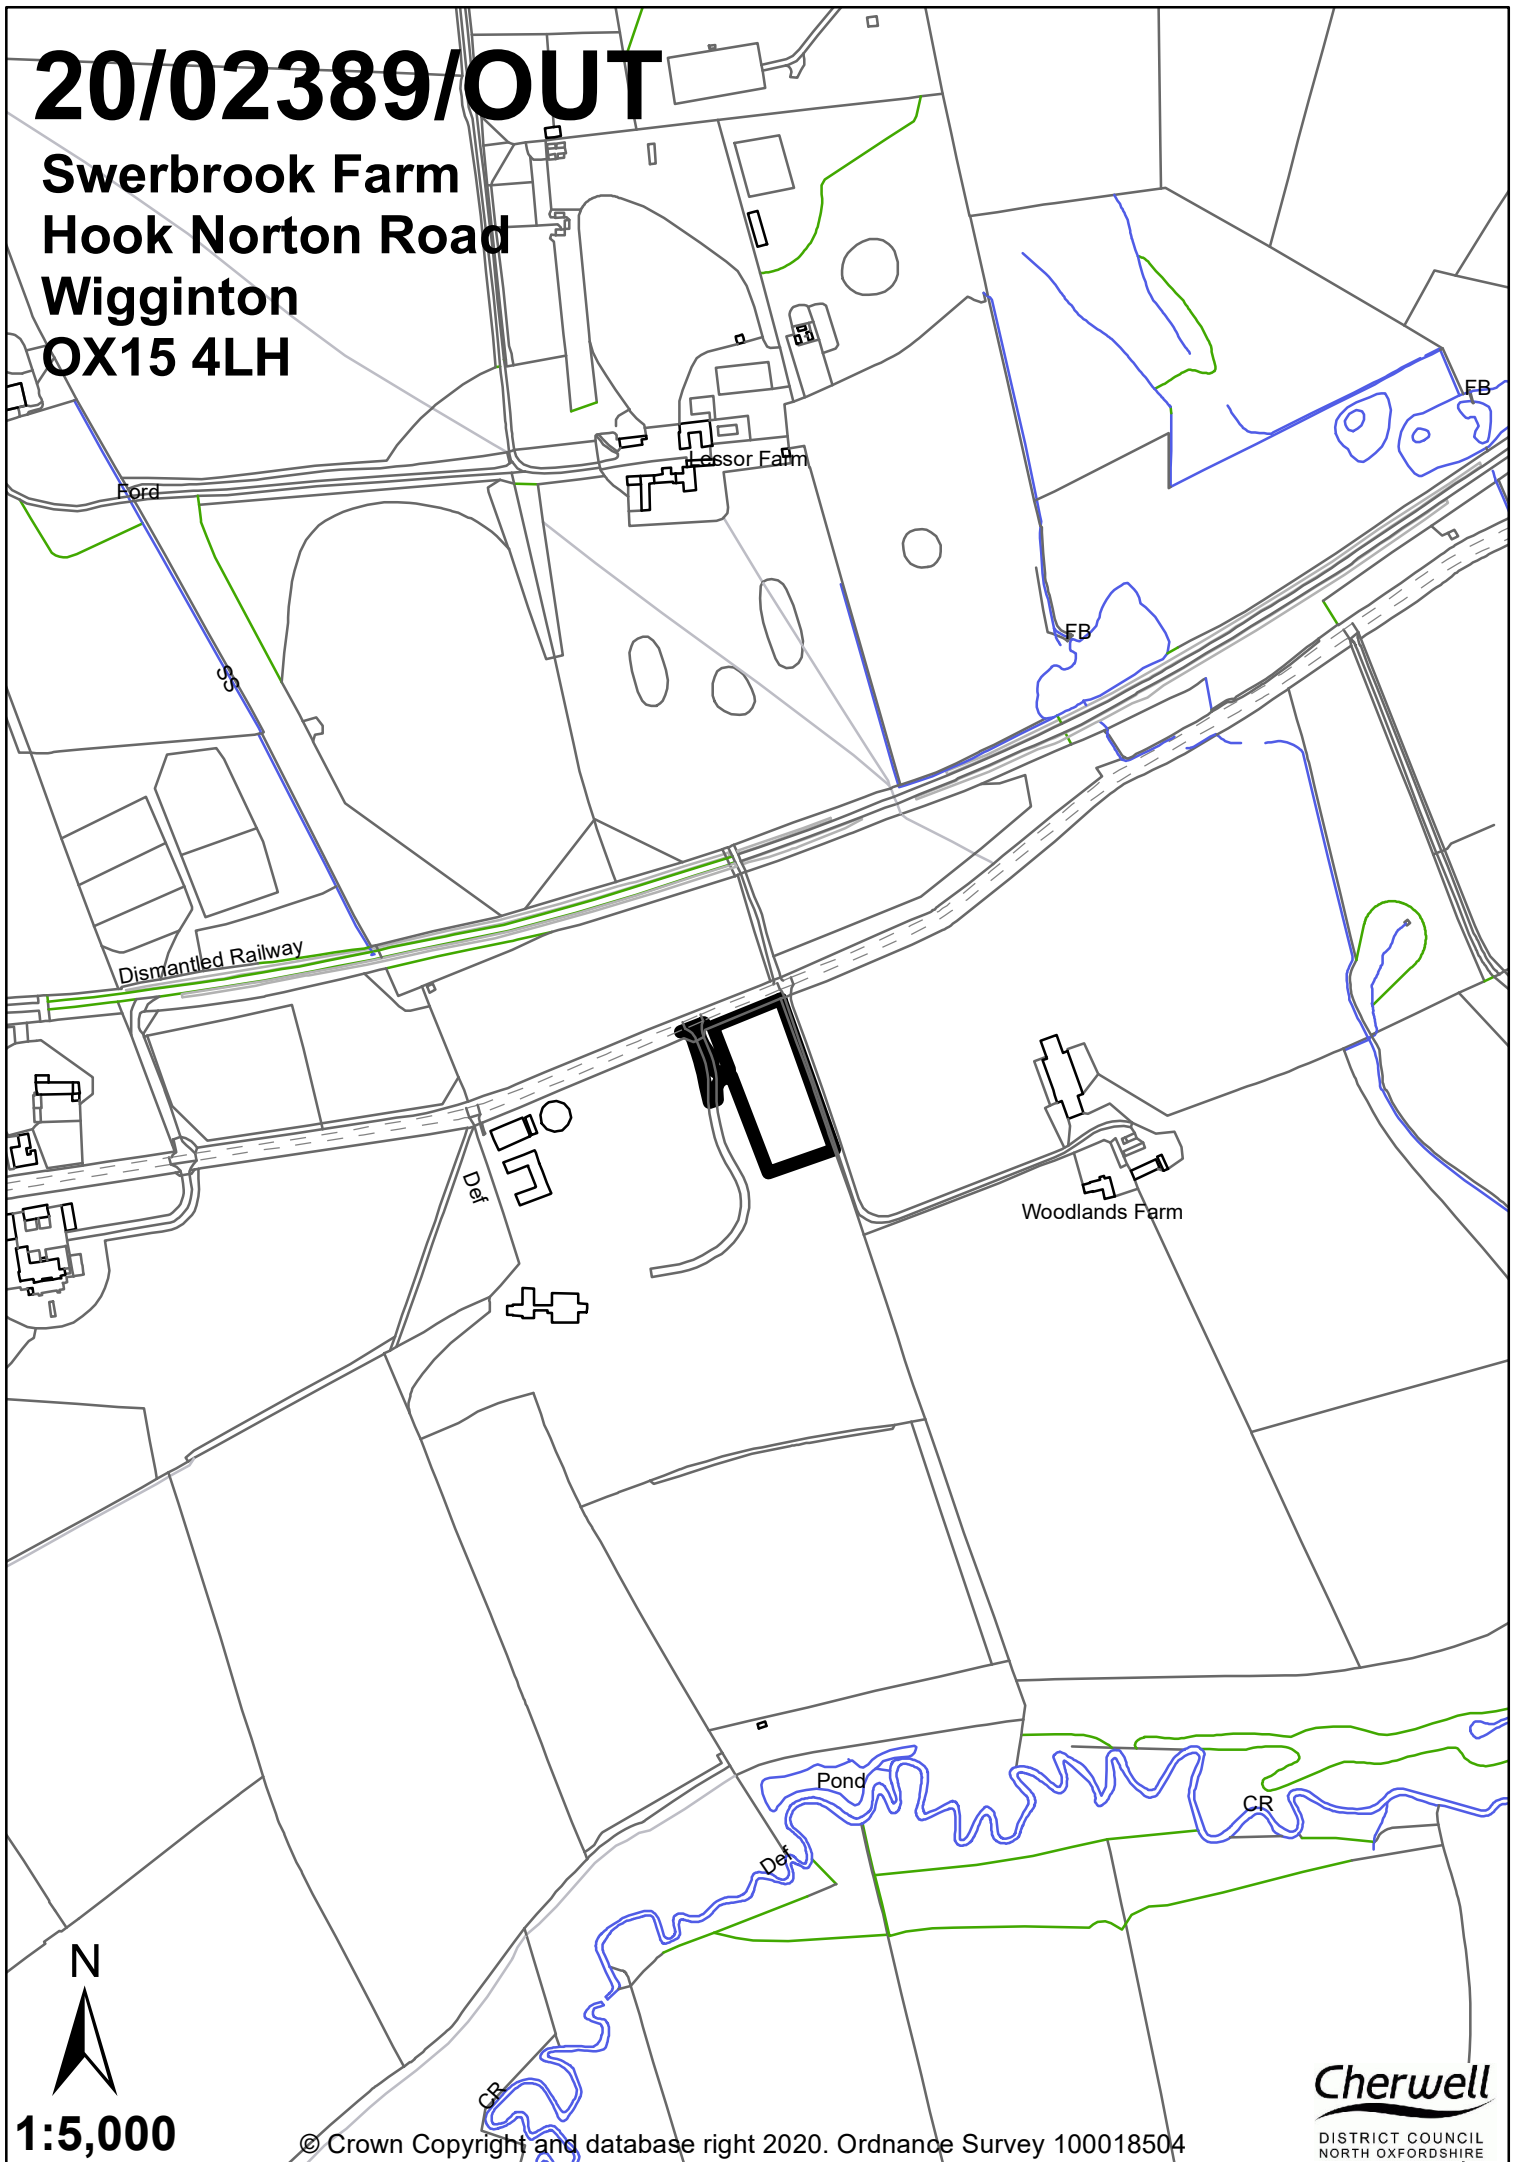

20/02389/OUT

**Swerbrook Farm
Hook Norton Road
Wigginton
OX15 4LH**

1:5,000

© Crown Copyright and database right 2020. Ordnance Survey 100018504

Cherwell
DISTRICT COUNCIL
NORTH OXFORDSHIRE